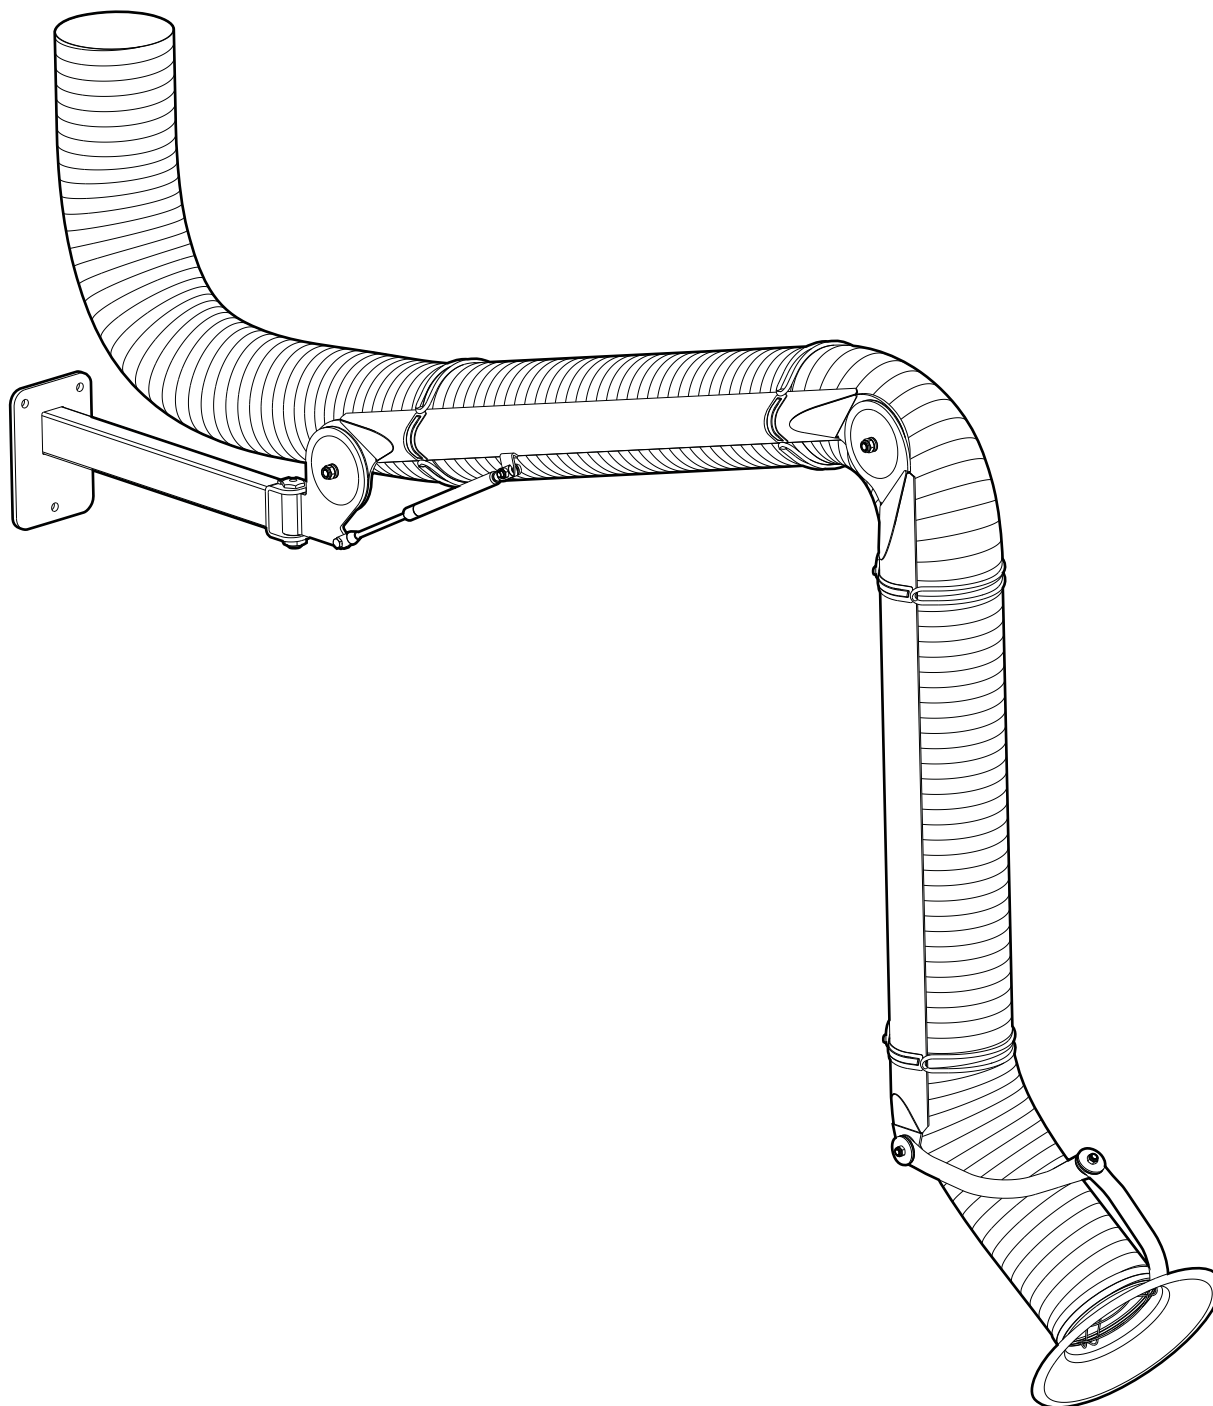

Installation

PSS

2000/3000/4000

FUMEX

PURE ADVANTAGE

2

PSS 2000/3000

PSS 4000

3

Model	Mått (mm)					
	A	B	C	D	E	F*
PSS EX 2000	200	-	460	200	580	50
PSS EX 3000	200	580	960	200	860	50
PSS EX 4000	200	580	960	200	860	50

* Only applies when mounting hose with damper PSS MS (accessorie).