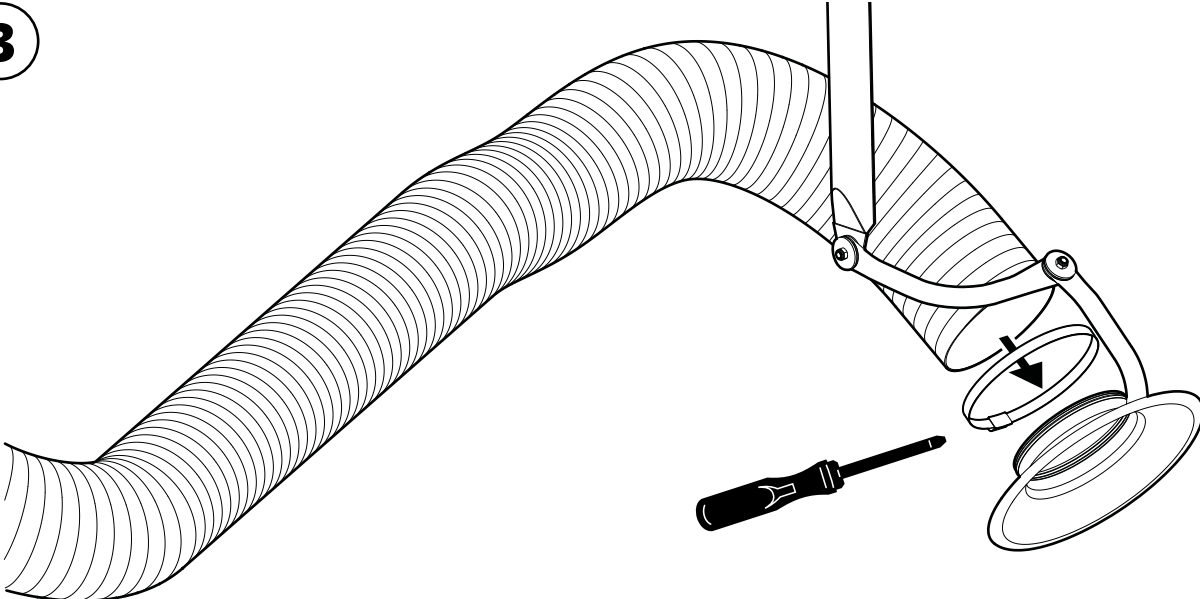

Installation

PSS

2000/3000/4000

FUMEX

PURE ADVANTAGE

2

PSS 2000/3000

PSS 4000

3

Model	Mått (mm)					
	A	B	C	D	E	F*
PSS EX 2000	200	-	460	200	580	50
PSS EX 3000	200	580	960	200	860	50
PSS EX 4000	200	580	960	200	860	50

* Only applies when mounting hose with damper PSS MS (accessorie).